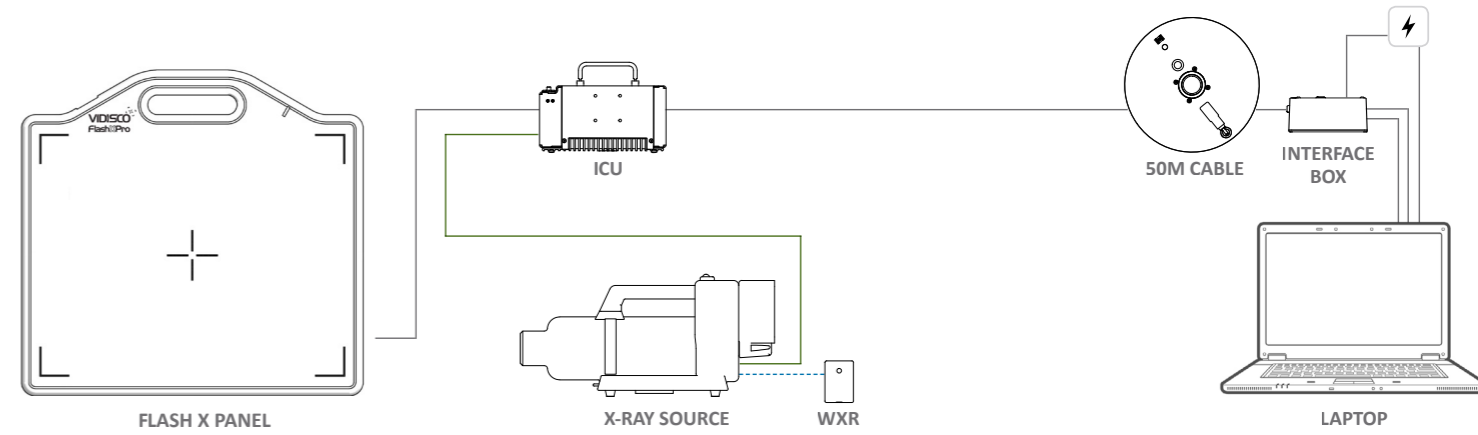

FlashX has three optional operation modes:

1. SEMI WIRELESS MODE

Item	Power Source	Connection
Laptop	External Power / Laptop battery	-
ICU	ICU battery	Wireless
Panel	Power from ICU	Cable
X-Ray Source	X-Ray Source Battery	Cable or WXR Wireless

3. CABLE MODE

Item	Power Source	Connection
Laptop	External Power / Laptop battery	-
ICU	External Power / ICU battery	Cable
Panel	Power from ICU	Cable
X-Ray Source	X-Ray Source Battery	Cable or WXR Wireless

2. FULL WIRELESS MODE

Item	Power Source	Connection
Laptop	External Power / Laptop battery	-
ICU	ICU battery	Wireless
Panel	Internal battery	Wireless
X-Ray Source	X-Ray Source Battery	WXR Wireless