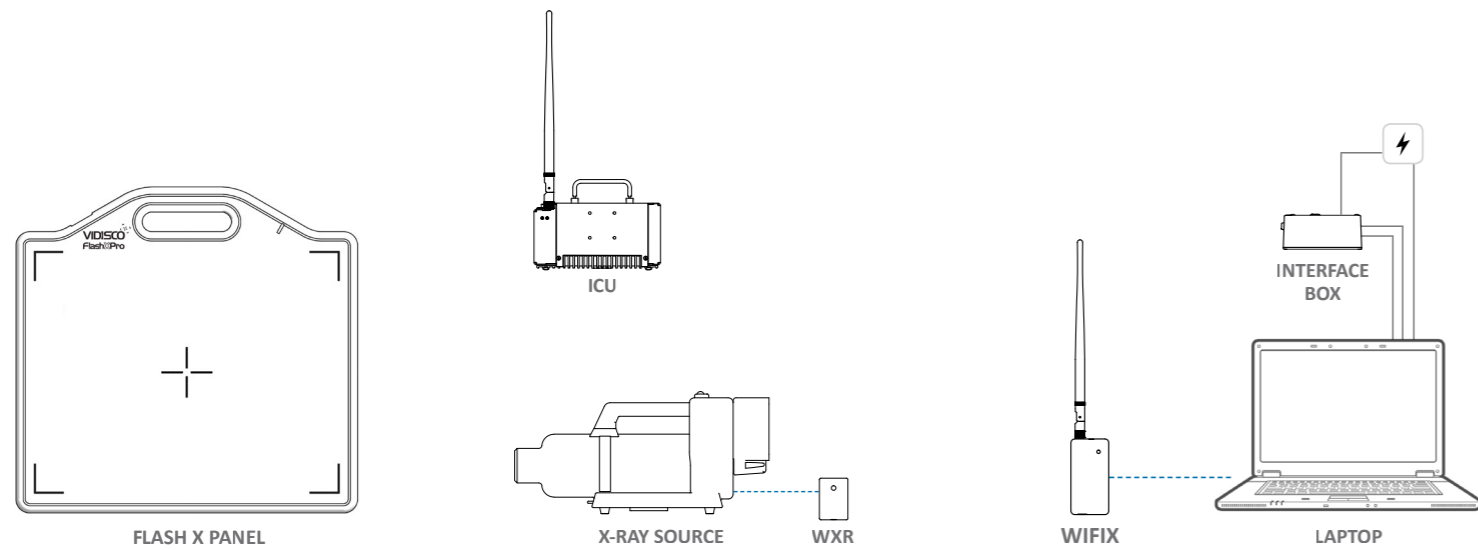

FlashX has three optional operation modes:

1. SEMI WIRELESS MODE

Item	Power Source	Connection
Laptop	External Power / Laptop battery	-
ICU	ICU battery	Wireless
Panel	Power from ICU	Cable
X-Ray Source	X-Ray Source Battery	Cable or WXR Wireless

3. CABLE MODE

Item	Power Source	Connection
Laptop	External Power / Laptop battery	-
ICU	External Power / ICU battery	Cable
Panel	Power from ICU	Cable
X-Ray Source	X-Ray Source Battery	Cable or WXR Wireless

2. FULL WIRELESS MODE

Item	Power Source	Connection
Laptop	External Power / Laptop battery	-
ICU	ICU battery	Wireless
Panel	Internal battery	Wireless
X-Ray Source	X-Ray Source Battery	WXR Wireless