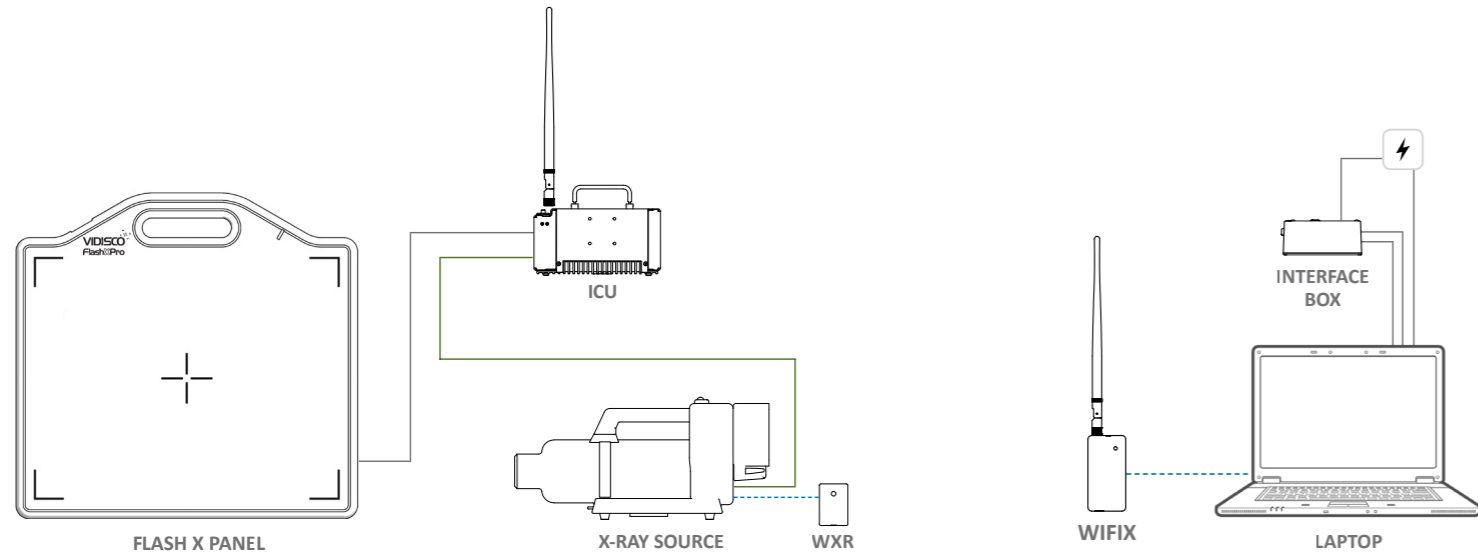

FlashX has three optional operation modes:

1. SEMI WIRELESS MODE

Item	Power Source	Connection
Laptop	External Power / Laptop battery	-
ICU	ICU battery	Wireless
Panel	Power from ICU	Cable
X-Ray Source	X-Ray Source Battery	Cable or WXR Wireless

3. CABLE MODE

Item	Power Source	Connection
Laptop	External Power / Laptop battery	-
ICU	External Power / ICU battery	Cable
Panel	Power from ICU	Cable
X-Ray Source	X-Ray Source Battery	Cable or WXR Wireless

2. FULL WIRELESS MODE

Item	Power Source	Connection
Laptop	External Power / Laptop battery	-
ICU	ICU battery	Wireless
Panel	Internal battery	Wireless
X-Ray Source	X-Ray Source Battery	WXR Wireless