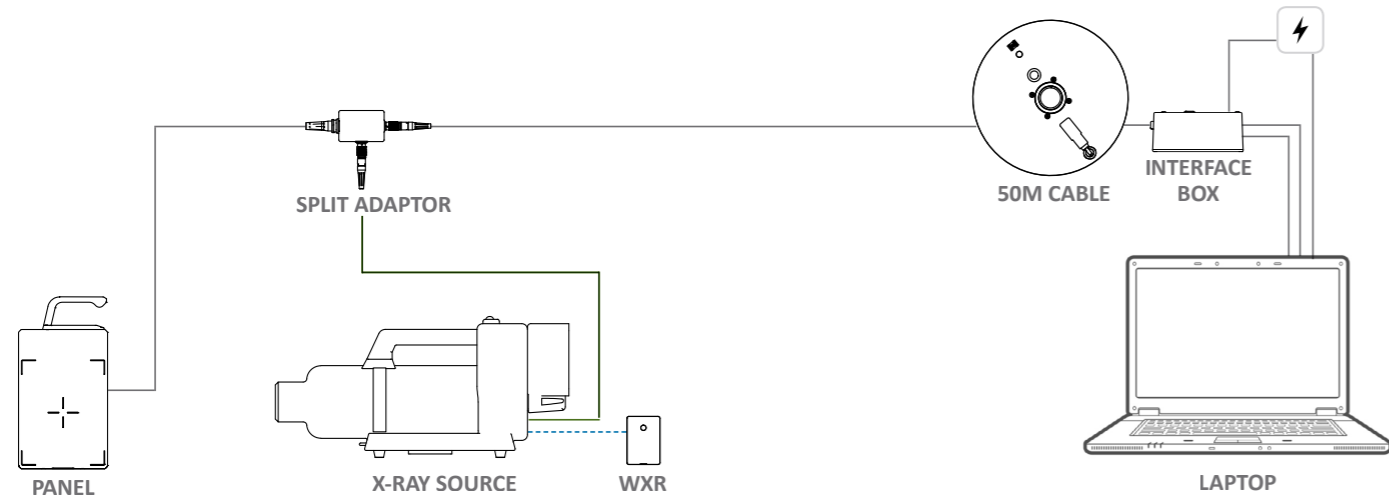

BoltX has three optional operation modes:

1. DIRECT MODE

Item	Power Source	Connection
Laptop	External Power / Laptop battery	-
Panel	External Power	Cable
X-Ray Source	X-Ray Source Battery	Cable or WXR Wireless

3. ICU MODE

Item	Power Source	Connection
Laptop	External Power / Laptop battery	-
ICU	External Power / ICU battery	Cable
Panel	Power from ICU	Cable
X-Ray Source	X-Ray Source Battery	Cable or WXR Wireless

2. WIRELESS MODE

Item	Power Source	Connection
Laptop	External Power / Laptop battery	-
ICU	ICU battery	Wireless
Panel	Power from ICU	Cable
X-Ray Source	X-Ray Source Battery	Cable or WXR Wireless