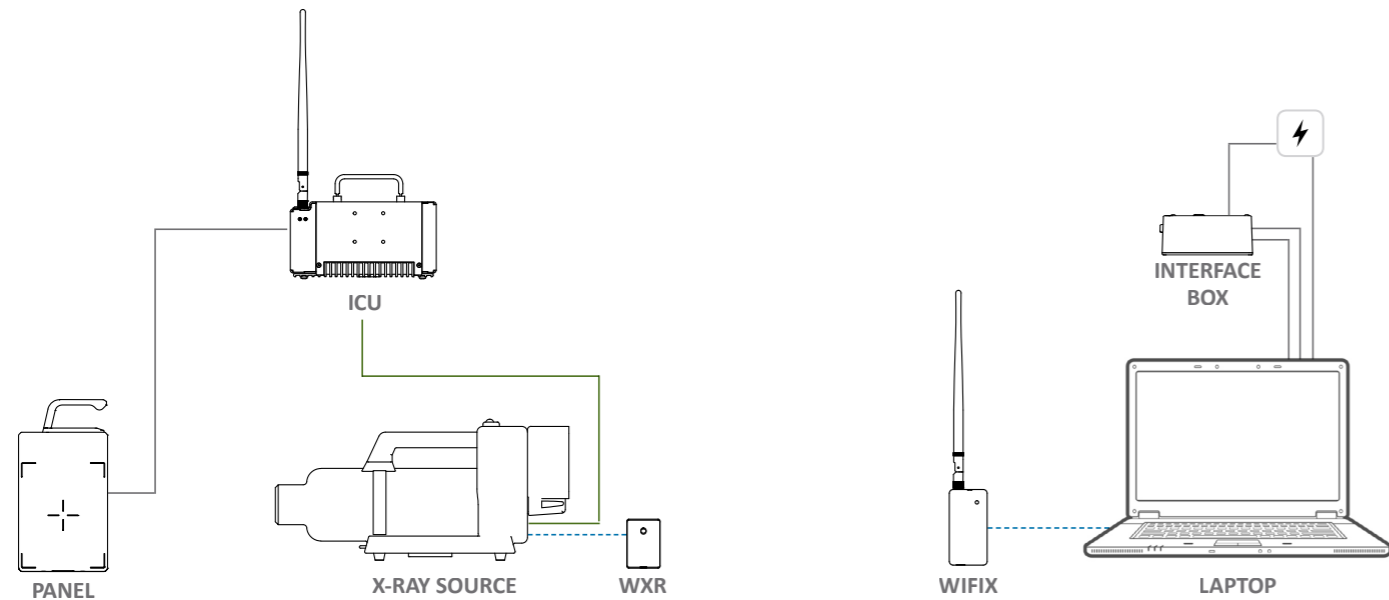

BoltX has three optional operation modes:

1. DIRECT MODE

Item	Power Source	Connection
Laptop	External Power / Laptop battery	-
Panel	External Power	Cable
X-Ray Source	X-Ray Source Battery	Cable or WXR Wireless

3. ICU MODE

Item	Power Source	Connection
Laptop	External Power / Laptop battery	-
ICU	External Power / ICU battery	Cable
Panel	Power from ICU	Cable
X-Ray Source	X-Ray Source Battery	Cable or WXR Wireless

2. WIRELESS MODE

Item	Power Source	Connection
Laptop	External Power / Laptop battery	-
ICU	ICU battery	Wireless
Panel	Power from ICU	Cable
X-Ray Source	X-Ray Source Battery	Cable or WXR Wireless