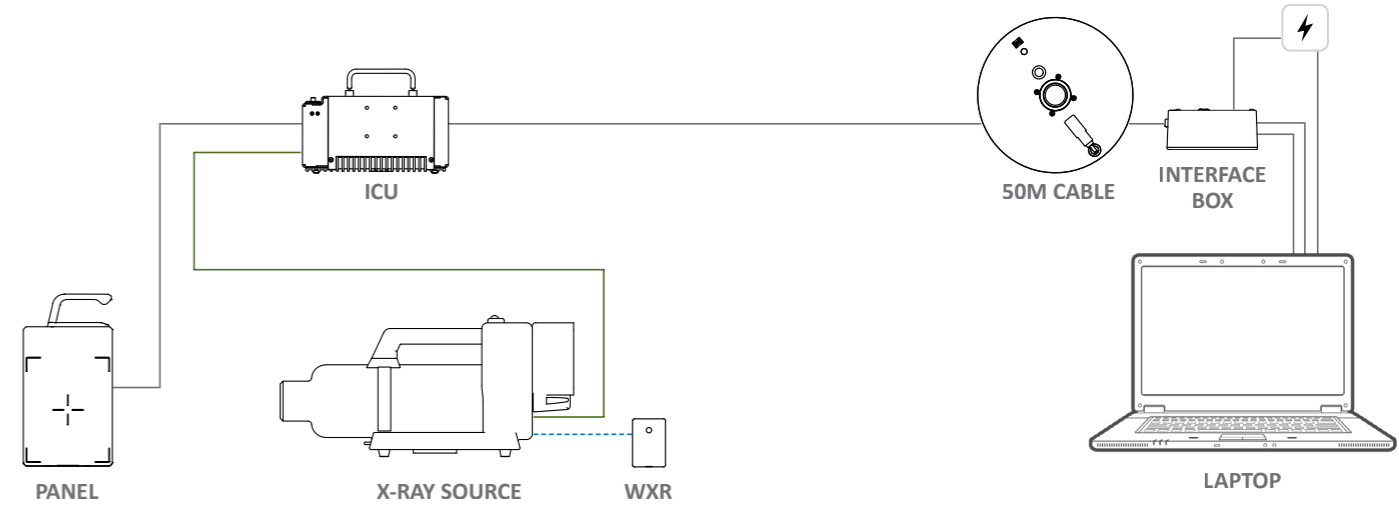

BoltX has three optional operation modes:

1. DIRECT MODE

Item	Power Source	Connection
Laptop	External Power / Laptop battery	-
Panel	External Power	Cable
X-Ray Source	X-Ray Source Battery	Cable or WXR Wireless

3. ICU MODE

Item	Power Source	Connection
Laptop	External Power / Laptop battery	-
ICU	External Power / ICU battery	Cable
Panel	Power from ICU	Cable
X-Ray Source	X-Ray Source Battery	Cable or WXR Wireless

2. WIRELESS MODE

Item	Power Source	Connection
Laptop	External Power / Laptop battery	-
ICU	ICU battery	Wireless
Panel	Power from ICU	Cable
X-Ray Source	X-Ray Source Battery	Cable or WXR Wireless