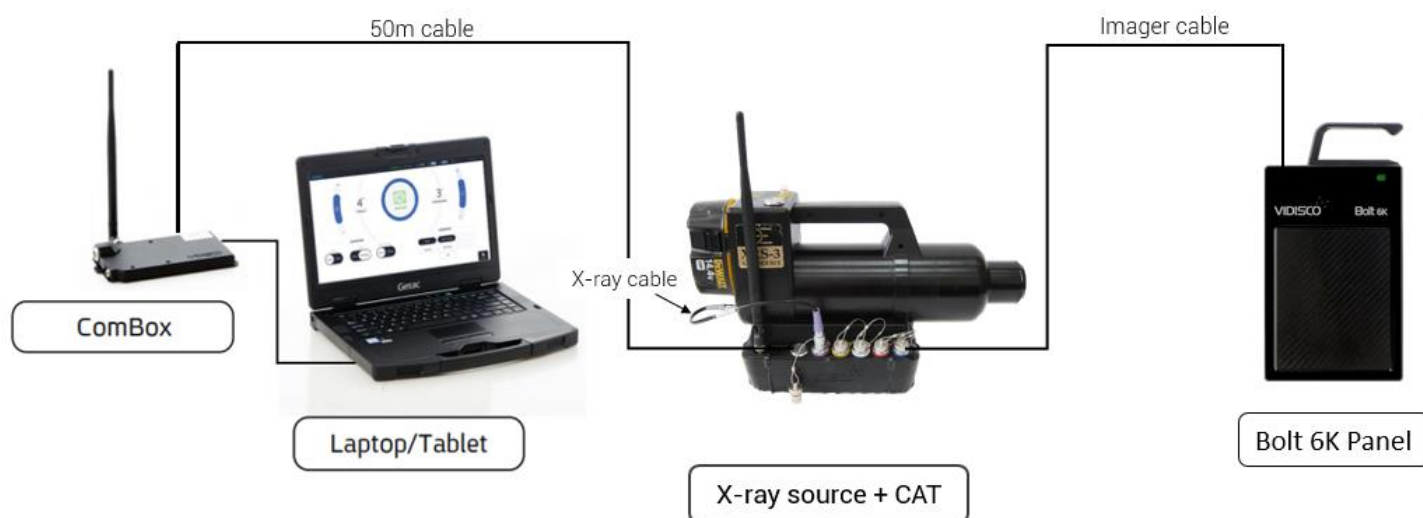

Bolt 6K - Operation mode

1. Wired configuration

Item	Power source	Connection
PC (Laptop/Tablet)	External power / Laptop battery	-
Combox	Laptop battery	USB
CAT	External power / Internal battery	Cable
Panel	CAT	Cable
X-ray source	X-ray source battery	X-ray source to CAT cable

Bolt 6K - Operation mode

2. Wireless configuration – Up to 300 meters

Item	Power source	Connection
PC (Laptop/Tablet)	External power / Laptop battery	-
Combox	Laptop battery	USB
CAT	Internal battery	Wireless
Panel	CAT battery	Cable
X-ray source	X-ray source battery	X-ray source to CAT cable