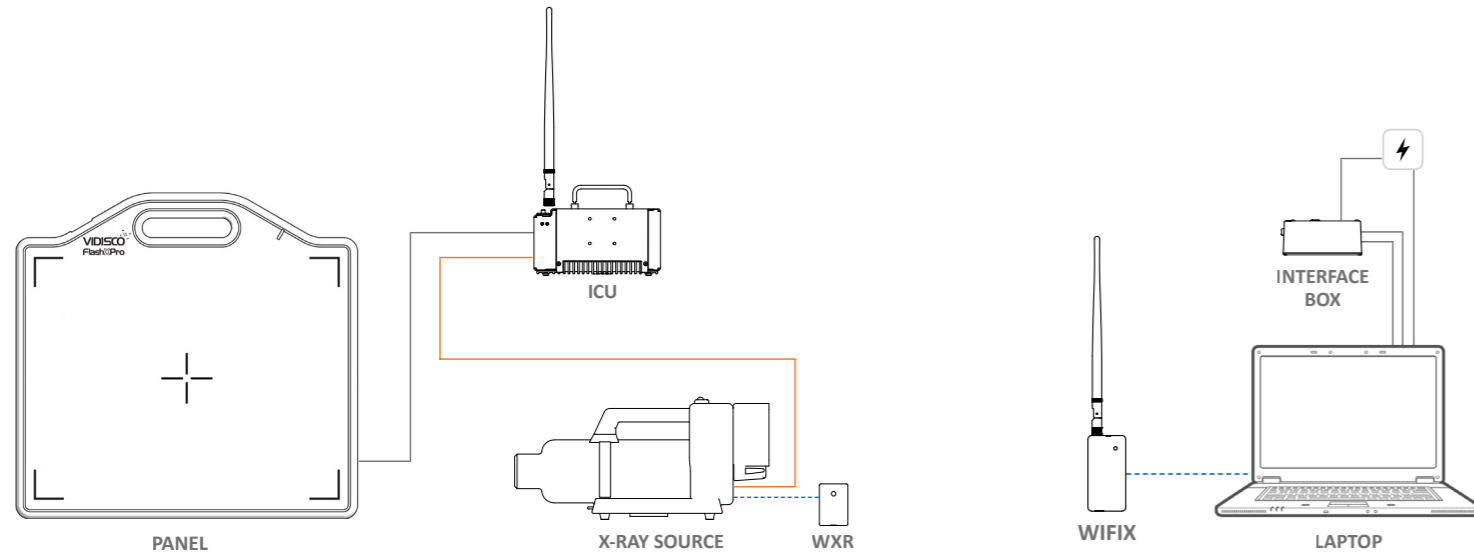

## 1. SEMI WIRELESS MODE

Item	Power Source	Connection
Laptop	External Power / Laptop battery	-
ICU	ICU battery	Wireless
Panel	Power from ICU	Cable
X-Ray Source	X-Ray Source Battery	Cable or WXR Wireless

## 3. CABLE MODE

Item	Power Source	Connection
Laptop	External Power / Laptop battery	-
ICU	External Power / ICU battery	Cable
Panel	Power from ICU	Cable
X-Ray Source	X-Ray Source Battery	Cable or WXR Wireless

## 2. FULL WIRELESS MODE

Item	Power Source	Connection
Laptop	External Power / Laptop battery	-
ICU	ICU battery	Wireless
Panel	Internal battery	Wireless
X-Ray Source	X-Ray Source Battery	WXR Wireless