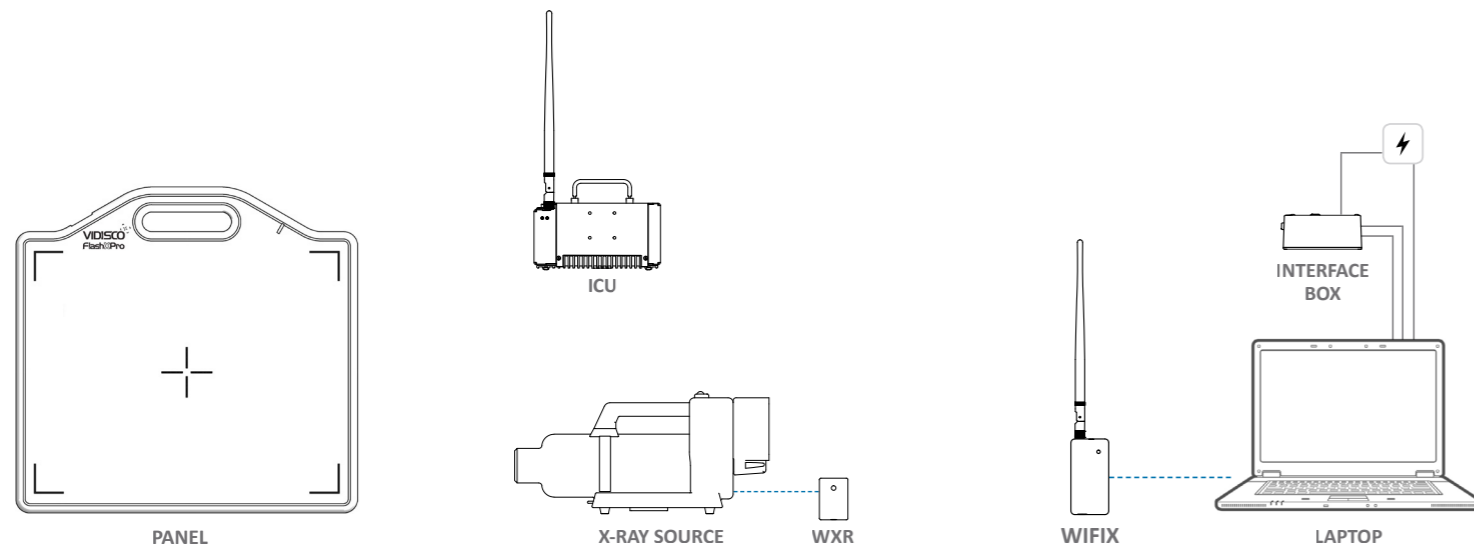

2. FULL WIRELESS MODE

Item	Power Source	Connection
Laptop	External Power / Laptop battery	-
ICU	ICU battery	Wireless
Panel	Internal battery	Wireless
X-Ray Source	X-Ray Source Battery	WXR Wireless