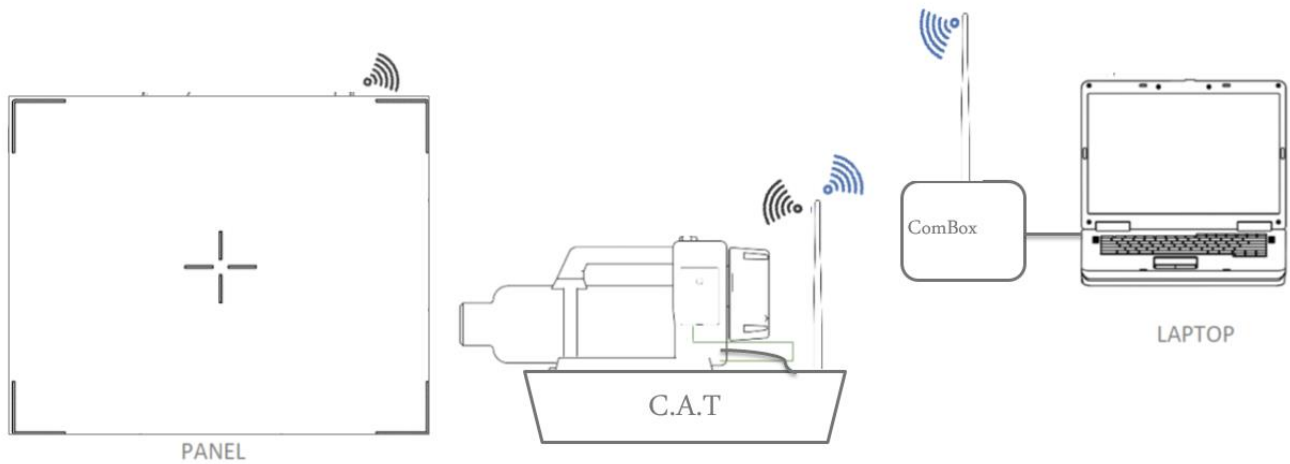

## 1. WIRELESS MODE (Up to ~300m)

Item	Power Source	Connection
Laptop	External Power / Laptop Battery	Cable
ComBox	Laptop Battery	Wireless
Panel	Internal Battery	Wireless
X-ray Source	X-ray Source Battery	X-ray cable to CAT
CAT	Internal Battery	Wireless

## 2. WIRED MODE

Item	Power Source	Connection
Laptop	External Power / Laptop Battery	Cable
Panel	Internal Battery / External Power	Cable
X-Ray Source	X-ray Source Battery	Cable
Alpha Split Adapter		Cable

## 3. WIRED MODE WITH CAT (Command & Transmission unit)

Item	Power Source	Connection
Laptop	External Power / Laptop Battery	Cable
Panel	Internal Battery + CAT Battery / External Power	Cable
X-Ray Source	X-Ray Source Battery	Cable
CAT	Internal Battery	Cable