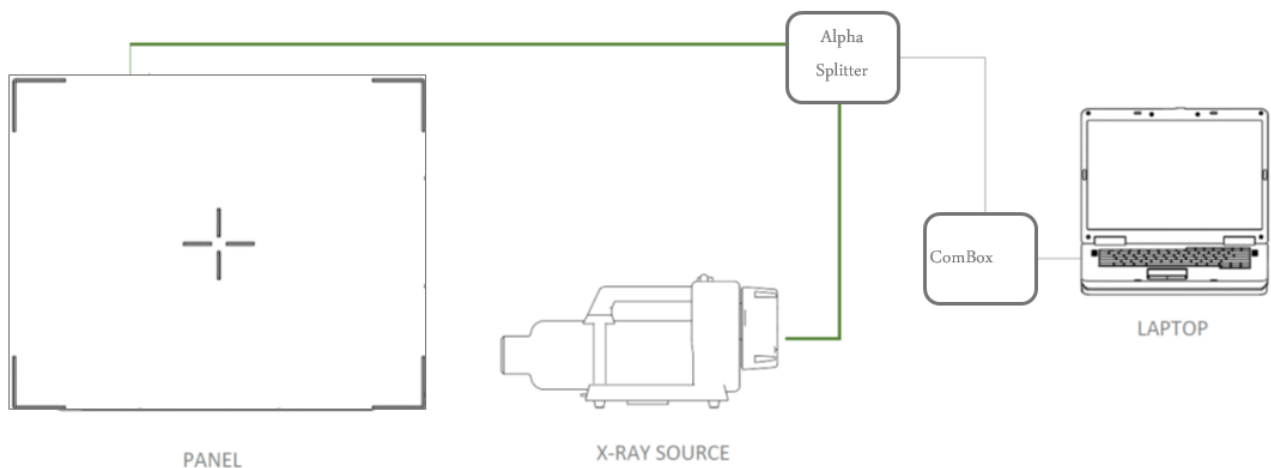

## 1. WIRELESS MODE (Up to ~300m)

Item	Power Source	Connection
Laptop	External Power / Laptop Battery	Cable
ComBox	Laptop Battery	Wireless
Panel	Internal Battery	Wireless
X-ray Source	X-ray Source Battery	X-ray cable to CAT
CAT	Internal Battery	Wireless

## 2. WIRED MODE

Item	Power Source	Connection
Laptop	External Power / Laptop Battery	Cable
Panel	Internal Battery / External Power	Cable
X-Ray Source	X-ray Source Battery	Cable
Alpha Split Adapter		Cable