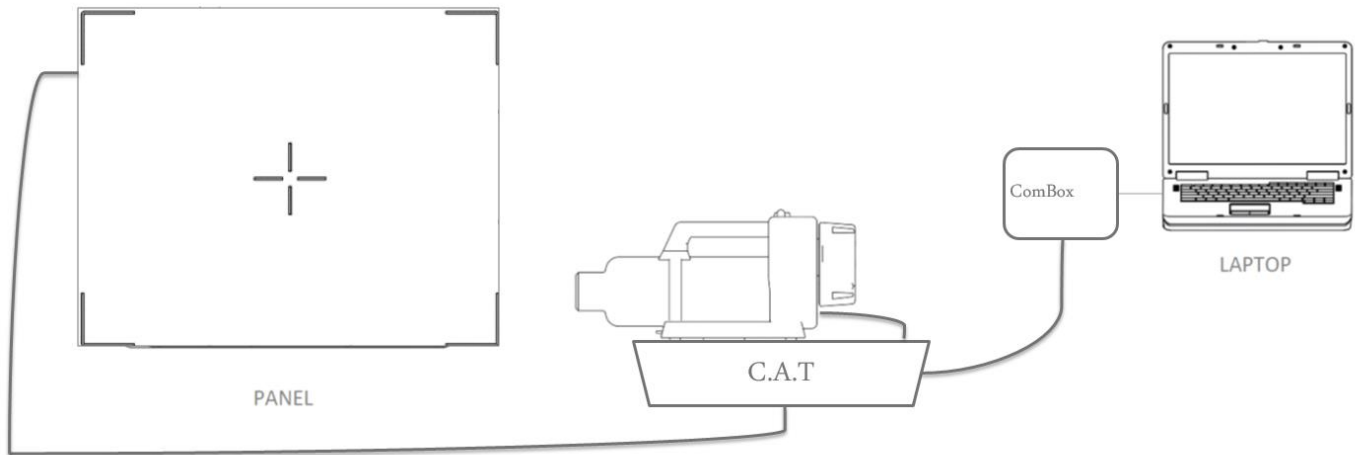

Alpha Operation Modes

3. WIRED MODE WITH CAT (Command & Transmission unit)

Item	Power Source	Connection
Laptop	External Power / Laptop Battery	Cable
Panel	Internal Battery + CAT Battery / External Power	Cable
X-Ray Source	X-Ray Source Battery	Cable
CAT	Internal Battery	Cable